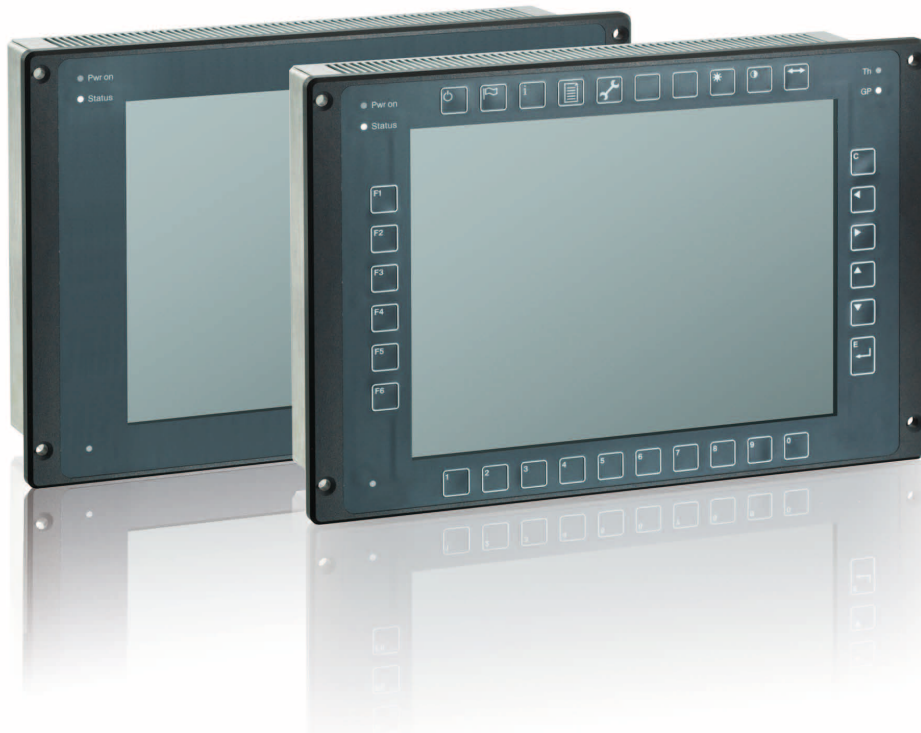

» Linux BSP EF001 for HMITR «

Kontron Linux BSP and Rescue Image for HMITR

- » Based on Redhat Fedora 14 LXDE
- » Supports platform specific devices
- » Recovery, Image installation, FW-update via SD-Card
- » UIC-612 key and Touch Controller support
- » License Free

Linux BSP EF001 for Intel® Atom E6xx based Platforms

The Kontron BSP's are designed to get customers started immediately with application development instead of first getting involved with BSP integration or hardware bring-up issues.