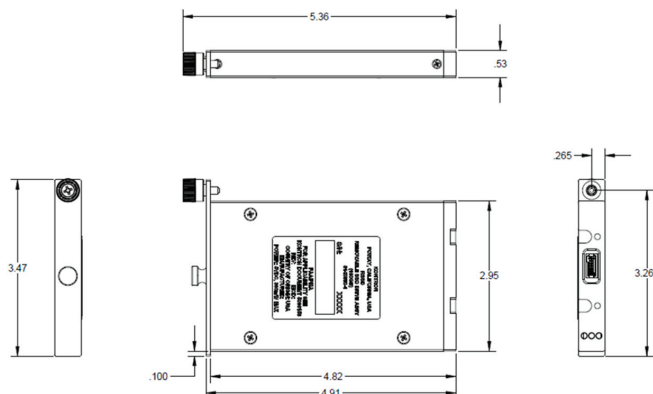

ACE FLIGHT™

REMOVABLE SOLID STATE DRIVE

The Removable Solids State Drives (RSSD) are small form factor 2.5" Serial ATA drives that are housed in independent aluminum canisters. This specialized housing is designed to install easily into the ACE Flight™ Server front removable drive bay and supports the high shock and vibration requirements required in avionics environment.

A specialized connector ensures continued reliability even after thousands of insertion/extraction cycles. Once installed, the lower thumbscrew is hand tightened down into the housing to ensure a secure mate and installation into the server.

▶ TECHNICAL INFORMATION

FORM FACTOR	2,5" Solid State Drive
HARDWARE ENCRYPTION	AES 256-bit
INSERTION/EXTRACTION	> 10.000 cycles
MTBF	2.000.000 hrs Model: Telcordia Issue 2 Method I Class 3 Environment: AIC, AC - Airborne Inhabit Cargo, Commercial Temperature: 40 Deg. C
OPERATING TEMPERATURE	-15 °C to +55 °C
WEIGHT	0.45 Lbs | 0.20 kg
DIMENSIONS	4.9" [125 mm] D x 0.5" [13 mm] W x 3.5" [89 mm] H

▶ ORDERING INFORMATION

ARTICLE	DESCRIPTION
5140550-3	RSSD Assembly, 1 TByte
5140550-4	RSSD Assembly, 2 TByte
5140550-131	RSSD Assembly, 1 TByte
5140550-132	RSSD Assembly, 2 TByte
5140550-133	RSSD Assembly, 4 TByte
5140550-134	RSSD Assembly, 8 TByte
5140550-031	RSSD Assembly, 1 TByte, No PMA (Lab use)

Contact Factory for Availability

▶ CORPORATE OFFICES

EUROPE, MIDDLE EAST & AFRICA

Lise-Meitner-Str. 3-5
86156 Augsburg
Germany
Tel.: + 49 821 4086 0
Fax: + 49 821 4086 111
info@kontron.com

NORTH AMERICA

14118 Stowe Drive
Poway, CA 92064-7147
USA
Tel.: + 1 888 294 4558
Fax: + 1 858 677 0898
info@us.kontron.com

ASIA PACIFIC

1-2F, 10 Building, No. 8 Liangshuihe 2nd Street,
Economical & Technological Development Zone,
Beijing, 100176, P.R.China
Tel.: +86 10 63751188
Fax: +86 10 83682438
info@kontron.cn